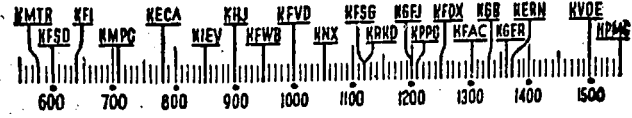

YOUR Radio TODAY

[The information contained in the following schedule is furnished by the stations broadcasting the programs.]

CHURCH SERVICES

- KMTR**—Nat. Message. 8:30 a.m.: Bob Shuler, 8:45 a.m.
- KMPC**—H.M.S. Richards. 4 p.m.
- KECA**—Church. 8:45 a.m.: Catholic Hr., 3 p.m.
- KHJ**—Lutheran Hour. 1:30 p.m.: Revival Hour. 5 p.m.
- KFWD**—Church. 8 a.m.: Rescue Mission. 8:30 a.m.: Church. 8 p.m.
- KFVD**—Spanish. 8 a.m.: Rev. Salas. 8 a.m.: Church of Christ. 8:30 a.m.: Church. 11 a.m.
- KNX**—West Coast Church. 8: Salt Lake Tabernacle. 9:30 a.m.: Church. 10 a.m.
- KFSG**—Aimce McPherson. 10:30 a.m.: Speaker. 3 p.m.: Evangelistic Service. 7 p.m.: Voice First Nighters, 9:30.
- KRKD**—Rev. Squires. 7:30 a.m.
- KPPD**—Presbyterian Church. 9 a.m.: Dr. Woellner. 9:30 a.m.: Dr. Holden, 11 a.m.
- KFOX**—Visitor. 10:15 a.m.: Religious. 10:45 a.m.: Fireside Church. 4:30 p.m.
- KGFJ**—Evangelical Church. 2:15 p.m.: Temple Baptist Church. 5:30 p.m.
- KFAC**—Dr. MacLennan. 11:30 a.m.: Church. 8 p.m.
- KGER**—Mission. 7 a.m.: Church. 8 a.m.: Bible Class. 10:30 a.m.: Japanese Church. 8:30 p.m.